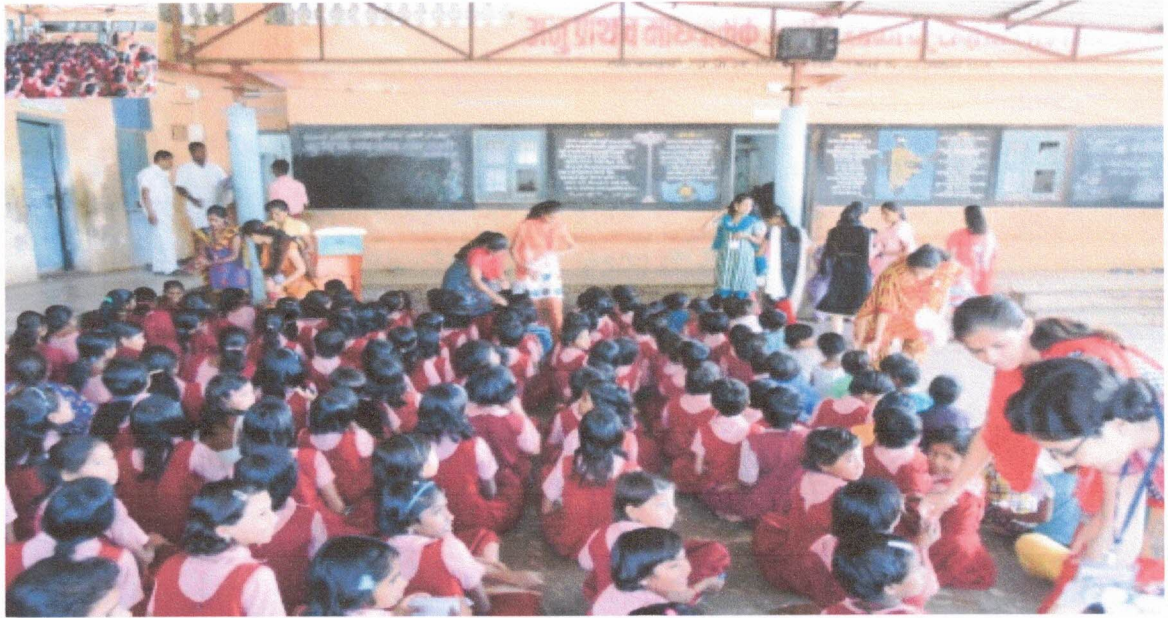

प्राचार्य
मो. ९४२००६९८०८

Web Site : www.admsps.org

E-mail - principal.admsps@yahoo.co.in

Customer No. : 101100065

Title of The Programme	Rakshbandhan Celebration
Date of Organization	08 th August 2017
Organizing Department	Student Development Department
Total No. of Students Participated	150
Total No. of Teachers Participated	05

➤ Report:

Our Late Annasaheb R. D. Deore Art's and Science College organizes various programmes to develop the personality of the girl students. In the academic year 2017-18 the Rakshabandhan programme was organised by Yuvti Sabha Unit of the college on 8th August 2017. Rakshbandhan festival shows pure bonding between students of Ashram school, primary school as well as plants in the campus. It is bond of safety and healthy relationship. It reflects of culture of our tradition. Total 150 students and 05 teachers attended the programme actively.